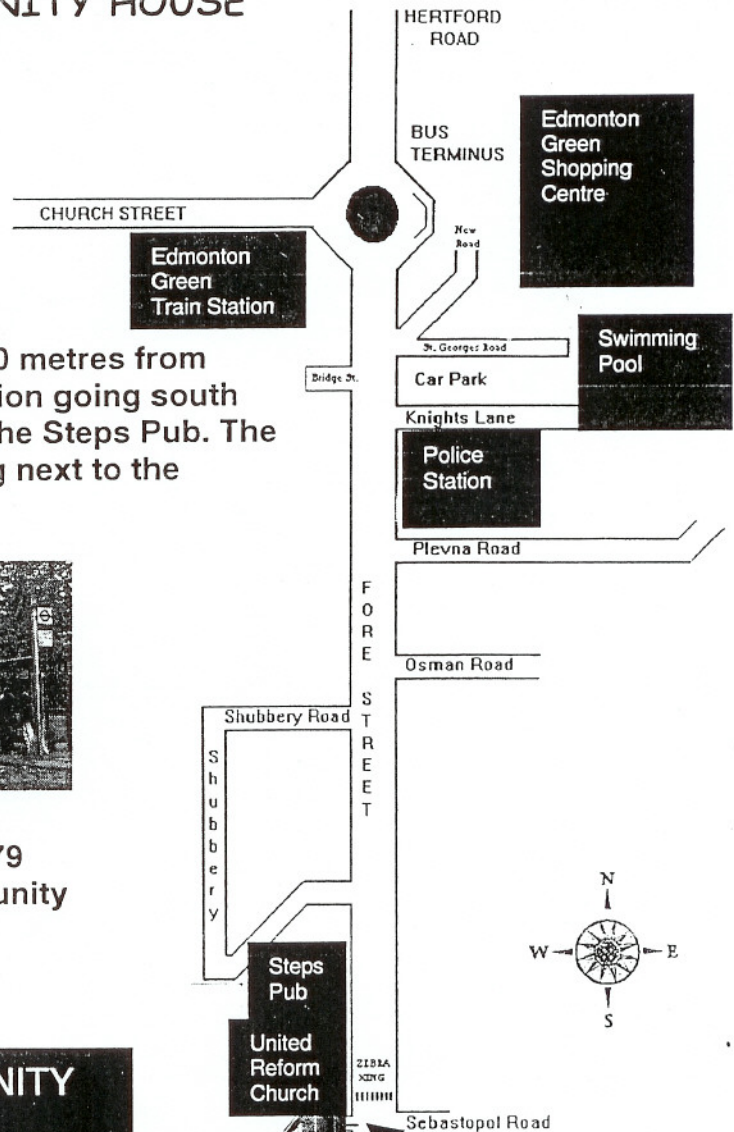

### HOW TO GET TO COMMUNITY HOUSE

COMMUNITY HOUSE is 600 metres from Edmonton Green train station going south towards Tottenham. Near the Steps Pub. The entrance is by the crossing next to the United Reform Church

**BUSES**  
102,144,149,259 & 279  
All stop near Community House

W6, W8 & 363

**COMMUNITY HOUSE**

NOT TO SCALE

The entrance to Community House is from Fore St.

*Serving Turkish Cypriots in Enfield*

**Enfield Turkish Cypriot Association**  
ENFIELD KIBRISLI TÜRKLER DERNEĞİ